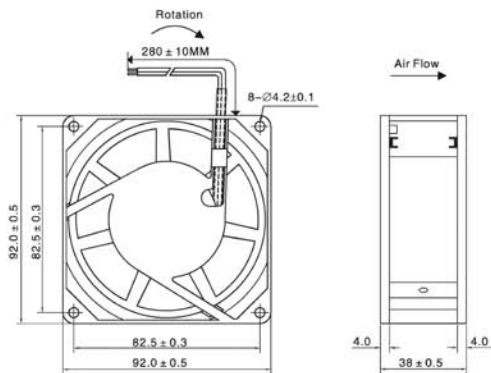

AXIAL AC FAN

UF-9238

Size / Ölçü : 92 x 92 x 38mm

Technical Specifications / Teknik Özellikler

MODEL	BEARING	VOLTAGE	FREQUENCY	CURRENT	POWER	NOMINAL SPEED	AIR FLOW	AIR PRESSURE	NOISE	WEIGHT
	RULMAN	VOLTAJ	FREKANS	AKIM	GÜÇ	DEVİR	HAVA DEBİSİ	HAVA BASINCI	GÜRÜLTÜ SEVİYESİ	AĞIRLIK
	-	(VAC)	(Hz)	(A)	(W)	(RPM)	(CFM)	(mm-H2O)	(dB)	(g)
UF-923823 BWH	Ball Bearing	230 VAC	50/60	0.08	17/15	2400 2800	39/46	3.6/5.2	34/36	340
UF-923823 SWH	Sleeve Bearing	230 VAC	50/60	0.08	17/15	2400 2800	39/46	3.6/5.2	34/36	340

TECHNICAL DRAWING / TEKNİK ÇİZİM

GRAPHIC / GRAFİK