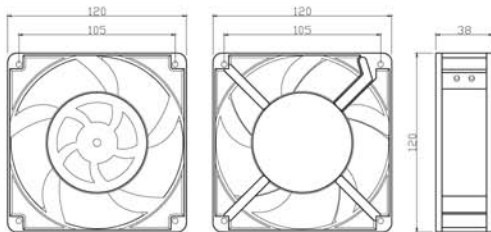

AXIAL AC FAN

UF-1238

Size / Ölçü : 120 x 120 x 38mm

Technical Specifications / Teknik Özellikler

MODEL	BEARING	VOLTAGE	FREQUENCY	CURRENT	POWER	NOMINAL SPEED	AIR FLOW	AIR PRESSURE	NOISE	WEIGHT
	RULMAN	VOLTAJ	FREKANS	AKIM	GÜÇ	DEVİR	HAVA DEBİSİ	HAVA BASINCI	GÜRÜLTÜ SEVİYESİ	AĞIRLIK
	-	(VAC)	(Hz)	(A)	(W)	(RPM)	(CFM)	(mm-H ₂ O)	(dB)	(g)
UF-123823 BWH	Ball Bearing	230 VAC	50/60	0.14	17/15	2600 3000	80/91	6.8/8.5	30/34	530
UF-123823 BTH	Ball Bearing	230 VAC	50/60	0.14	17/15	2600 3000	80/91	6.8/8.5	30/34	530
UF-123823 SWH	Sleeve Bearing	230 VAC	50/60	0.14	17/15	2600 3000	80/91	6.8/8.5	30/34	530
UF-123823 STH	Sleeve Bearing	230 VAC	50/60	0.14	17/15	2600 3000	80/91	6.8/8.5	30/34	530

TECHNICAL DRAWING / TEKNİK ÇİZİM

GRAPHIC / GRAFİK